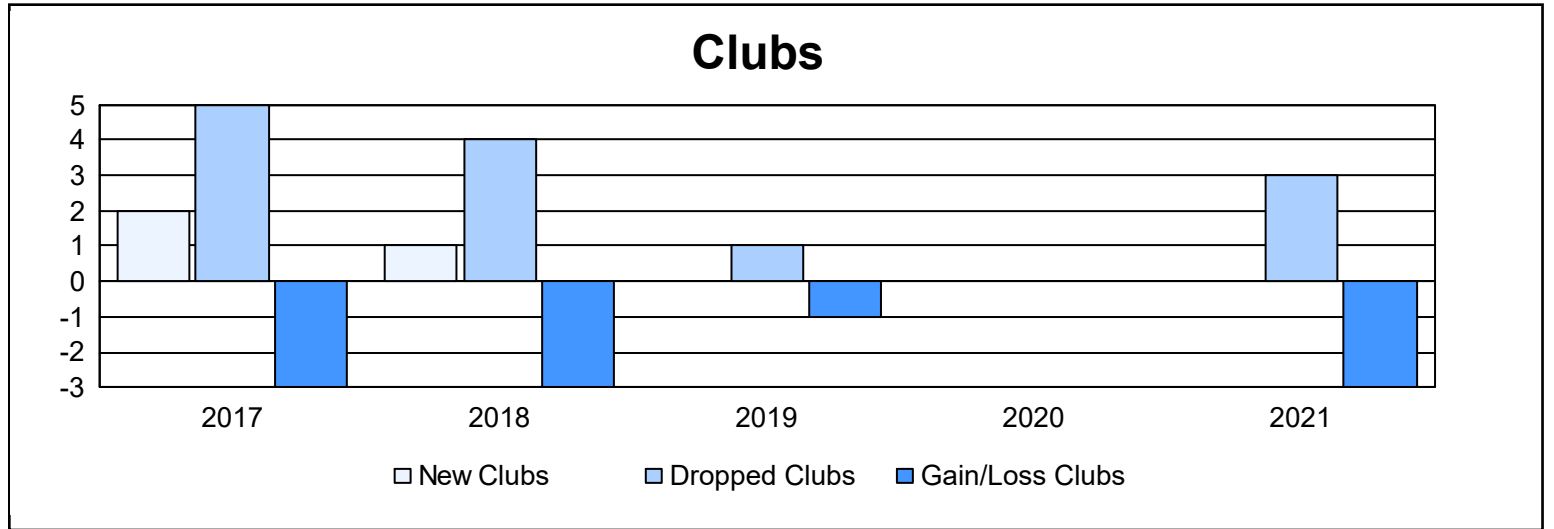

Year	New Clubs	Dropped Clubs	Gain/ Loss Clubs	New Members	Charter Members	Reinstate Members	Transfer Members	Total Member Added	Total Members Dropped	Gain/ Loss Members
2016-2017	2	5	-3	85	53	12	9	159	236	-77
2017-2018	1	4	-3	146	23	3	10	182	200	-18
2018-2019	0	1	-1	104	6	1	20	131	155	-24
2019-2020	0	0	0	79	8	7	5	99	140	-41
2020-2021	0	3	-3	44	1	4	14	63	168	-105
<b>Average</b>	<b>1</b>	<b>3</b>	<b>-2</b>	<b>92</b>	<b>18</b>	<b>5</b>	<b>12</b>	<b>127</b>	<b>180</b>	<b>-53</b>

### Membership Composition June 2021 Cumulative