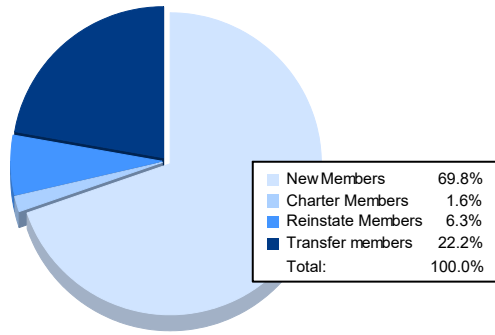

Year	New Clubs	Dropped Clubs	Gain/ Loss Clubs	New Members	Charter Members	Reinstate Members	Transfer Members	Total Member Added	Total Members Dropped	Gain/ Loss Members
2016-2017	2	5	-3	85	53	12	9	159	236	-77
2017-2018	1	4	-3	146	23	3	10	182	200	-18
2018-2019	0	1	-1	104	6	1	20	131	155	-24
2019-2020	0	0	0	79	8	7	5	99	140	-41
2020-2021	0	3	-3	44	1	4	14	63	168	-105
<b>Average</b>	<b>1</b>	<b>3</b>	<b>-2</b>	<b>92</b>	<b>18</b>	<b>5</b>	<b>12</b>	<b>127</b>	<b>180</b>	<b>-53</b>

### Membership Composition June 2021 Cumulative