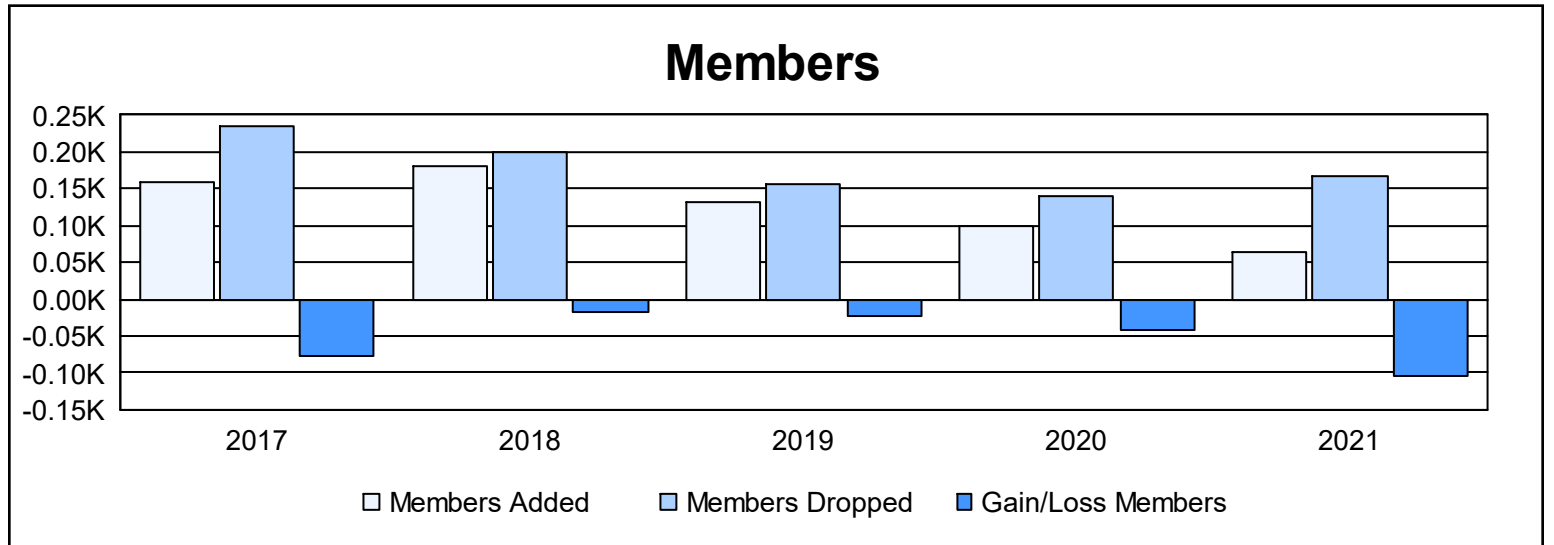

Year	New Clubs	Dropped Clubs	Gain/ Loss Clubs	New Members	Charter Members	Reinstate Members	Transfer Members	Total Member Added	Total Members Dropped	Gain/ Loss Members
2016-2017	2	5	-3	85	53	12	9	159	236	-77
2017-2018	1	4	-3	146	23	3	10	182	200	-18
2018-2019	0	1	-1	104	6	1	20	131	155	-24
2019-2020	0	0	0	79	8	7	5	99	140	-41
2020-2021	0	3	-3	44	1	4	14	63	168	-105
<b>Average</b>	<b>1</b>	<b>3</b>	<b>-2</b>	<b>92</b>	<b>18</b>	<b>5</b>	<b>12</b>	<b>127</b>	<b>180</b>	<b>-53</b>

### Membership Composition June 2021 Cumulative